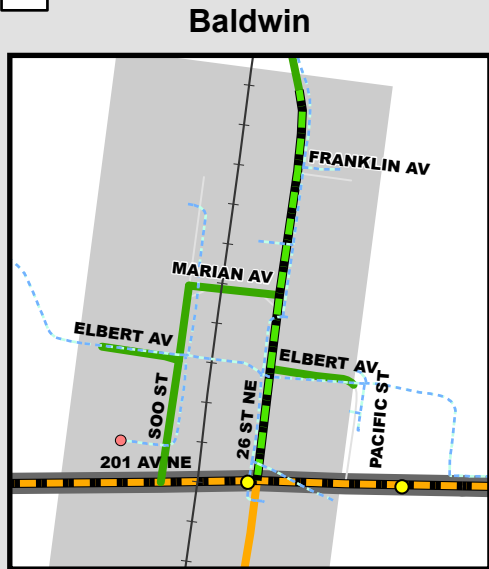

TOWNSHIP ROAD MAINTENANCE MAP GLENVIEW #16 (T141N R80&81W)

PAINTED WOODS TOWNSHIP ECKLUND TOWNSHIP

RIVERVIEW TOWNSHIP BURNT CREEK TOWNSHIP

- Fire Hydrants & Cleanouts
- Culvert
- County Gravel Road
- County Paved Road
- Gravel - Summer Maintenance
- Gravel - Winter Maintenance
- Gravel - Year Round Maintenance
- Paved - Winter Maintenance
- Paved - Year Round Maintenance
- Township/County Jurisdiction
- State & Federal Highways
- Federal Aid Road
- Other Roads
- ◆ Bridge
- Water Pipe